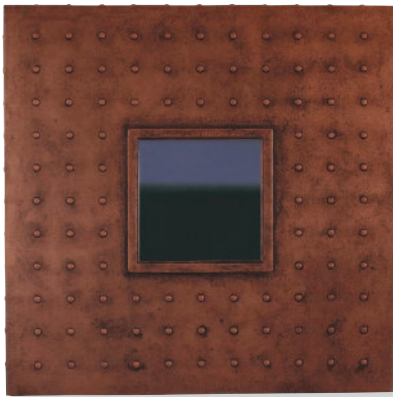

Ref: **EMBOSS**

Ref: **METAL_1**

Ref: **BULLET**

T | A | M | B | O

ORIGINAL ARTWORK & PICTURE FRAMING

Unique mirrors designed and handmade in Scotland.

The mirror collection can be custom made to any size and any colour or finish.

Ref: **WIRE**

Ref: **STUD**

Ref: **PATCHWORK**

Ref: **MERCURY**

Ref: **METAL_3**

Ref: **METAL_2**

Ref: **STEP**

T | A | M | B | O
ORIGINAL ARTWORK & PICTURE FRAMING