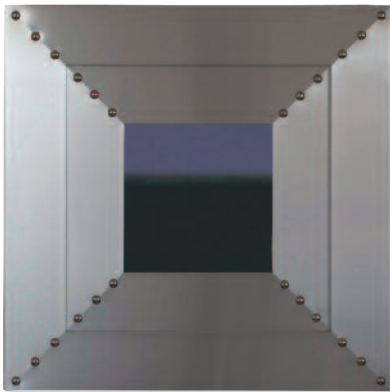

Ref: **EMBOSS**

Ref: **METAL_1**

Ref: **BULLET**

T | A | M | B | O

ORIGINAL ARTWORK & PICTURE FRAMING

Unique mirrors designed and handmade in Scotland.

The mirror collection can be custom made to any size and any colour or finish.

Ref: **WIRE**

Ref: **STUD**

Ref: **PATCHWORK**

Ref: **MERCURY**

Ref: **METAL_3**

Ref: **METAL_2**

Ref: **STEP**

T | A | M | B | O
ORIGINAL ARTWORK & PICTURE FRAMING