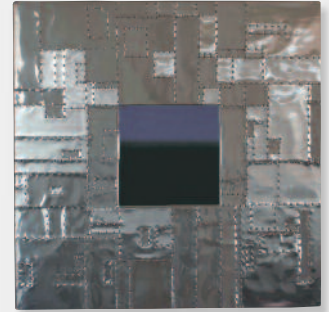

Ref: **EMBOSS**

Ref: **METAL_1**

Ref: **BULLET**

T | A | M | B | O

ORIGINAL ARTWORK & PICTURE FRAMING

Unique mirrors designed and handmade in Scotland.

The mirror collection can be custom made to any size and any colour or finish.

Ref: **WIRE**

Ref: **STUD**

Ref: **PATCHWORK**

Ref: **MERCURY**

Ref: **METAL_3**

Ref: **METAL_2**

Ref: **STEP**

T | A | M | B | O
ORIGINAL ARTWORK & PICTURE FRAMING