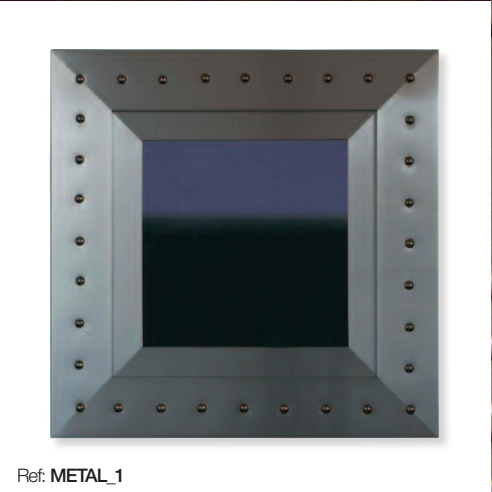

Ref: **EMBOSS**

Ref: **METAL_1**

Ref: **BULLET**

T | A | M | B | O

ORIGINAL ARTWORK & PICTURE FRAMING

Unique mirrors designed and handmade in Scotland.

The mirror collection can be custom made to any size and any colour or finish.

Ref: **WIRE**

Ref: **STUD**

Ref: **PATCHWORK**

Ref: **MERCURY**

Ref: **METAL_3**

Ref: **METAL_2**

Ref: **STEP**

T | A | M | B | O
ORIGINAL ARTWORK & PICTURE FRAMING