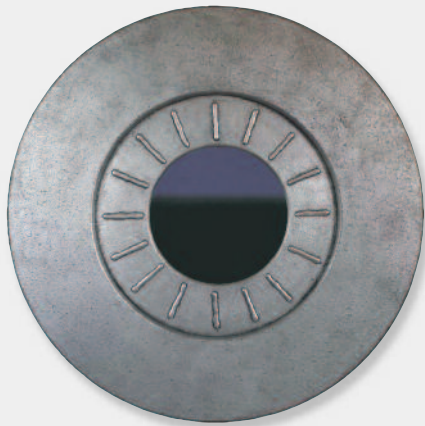

Ref: **EMBOSS**

Ref: **METAL_1**

Ref: **BULLET**

T | A | M | B | O

ORIGINAL ARTWORK & PICTURE FRAMING

Unique mirrors designed and handmade in Scotland.

The mirror collection can be custom made to any size and any colour or finish.

Ref: **WIRE**

Ref: **STUD**

Ref: **PATCHWORK**

Ref: **MERCURY**

Ref: **METAL_3**

Ref: **METAL_2**

Ref: **STEP**

T | A | M | B | O
ORIGINAL ARTWORK & PICTURE FRAMING